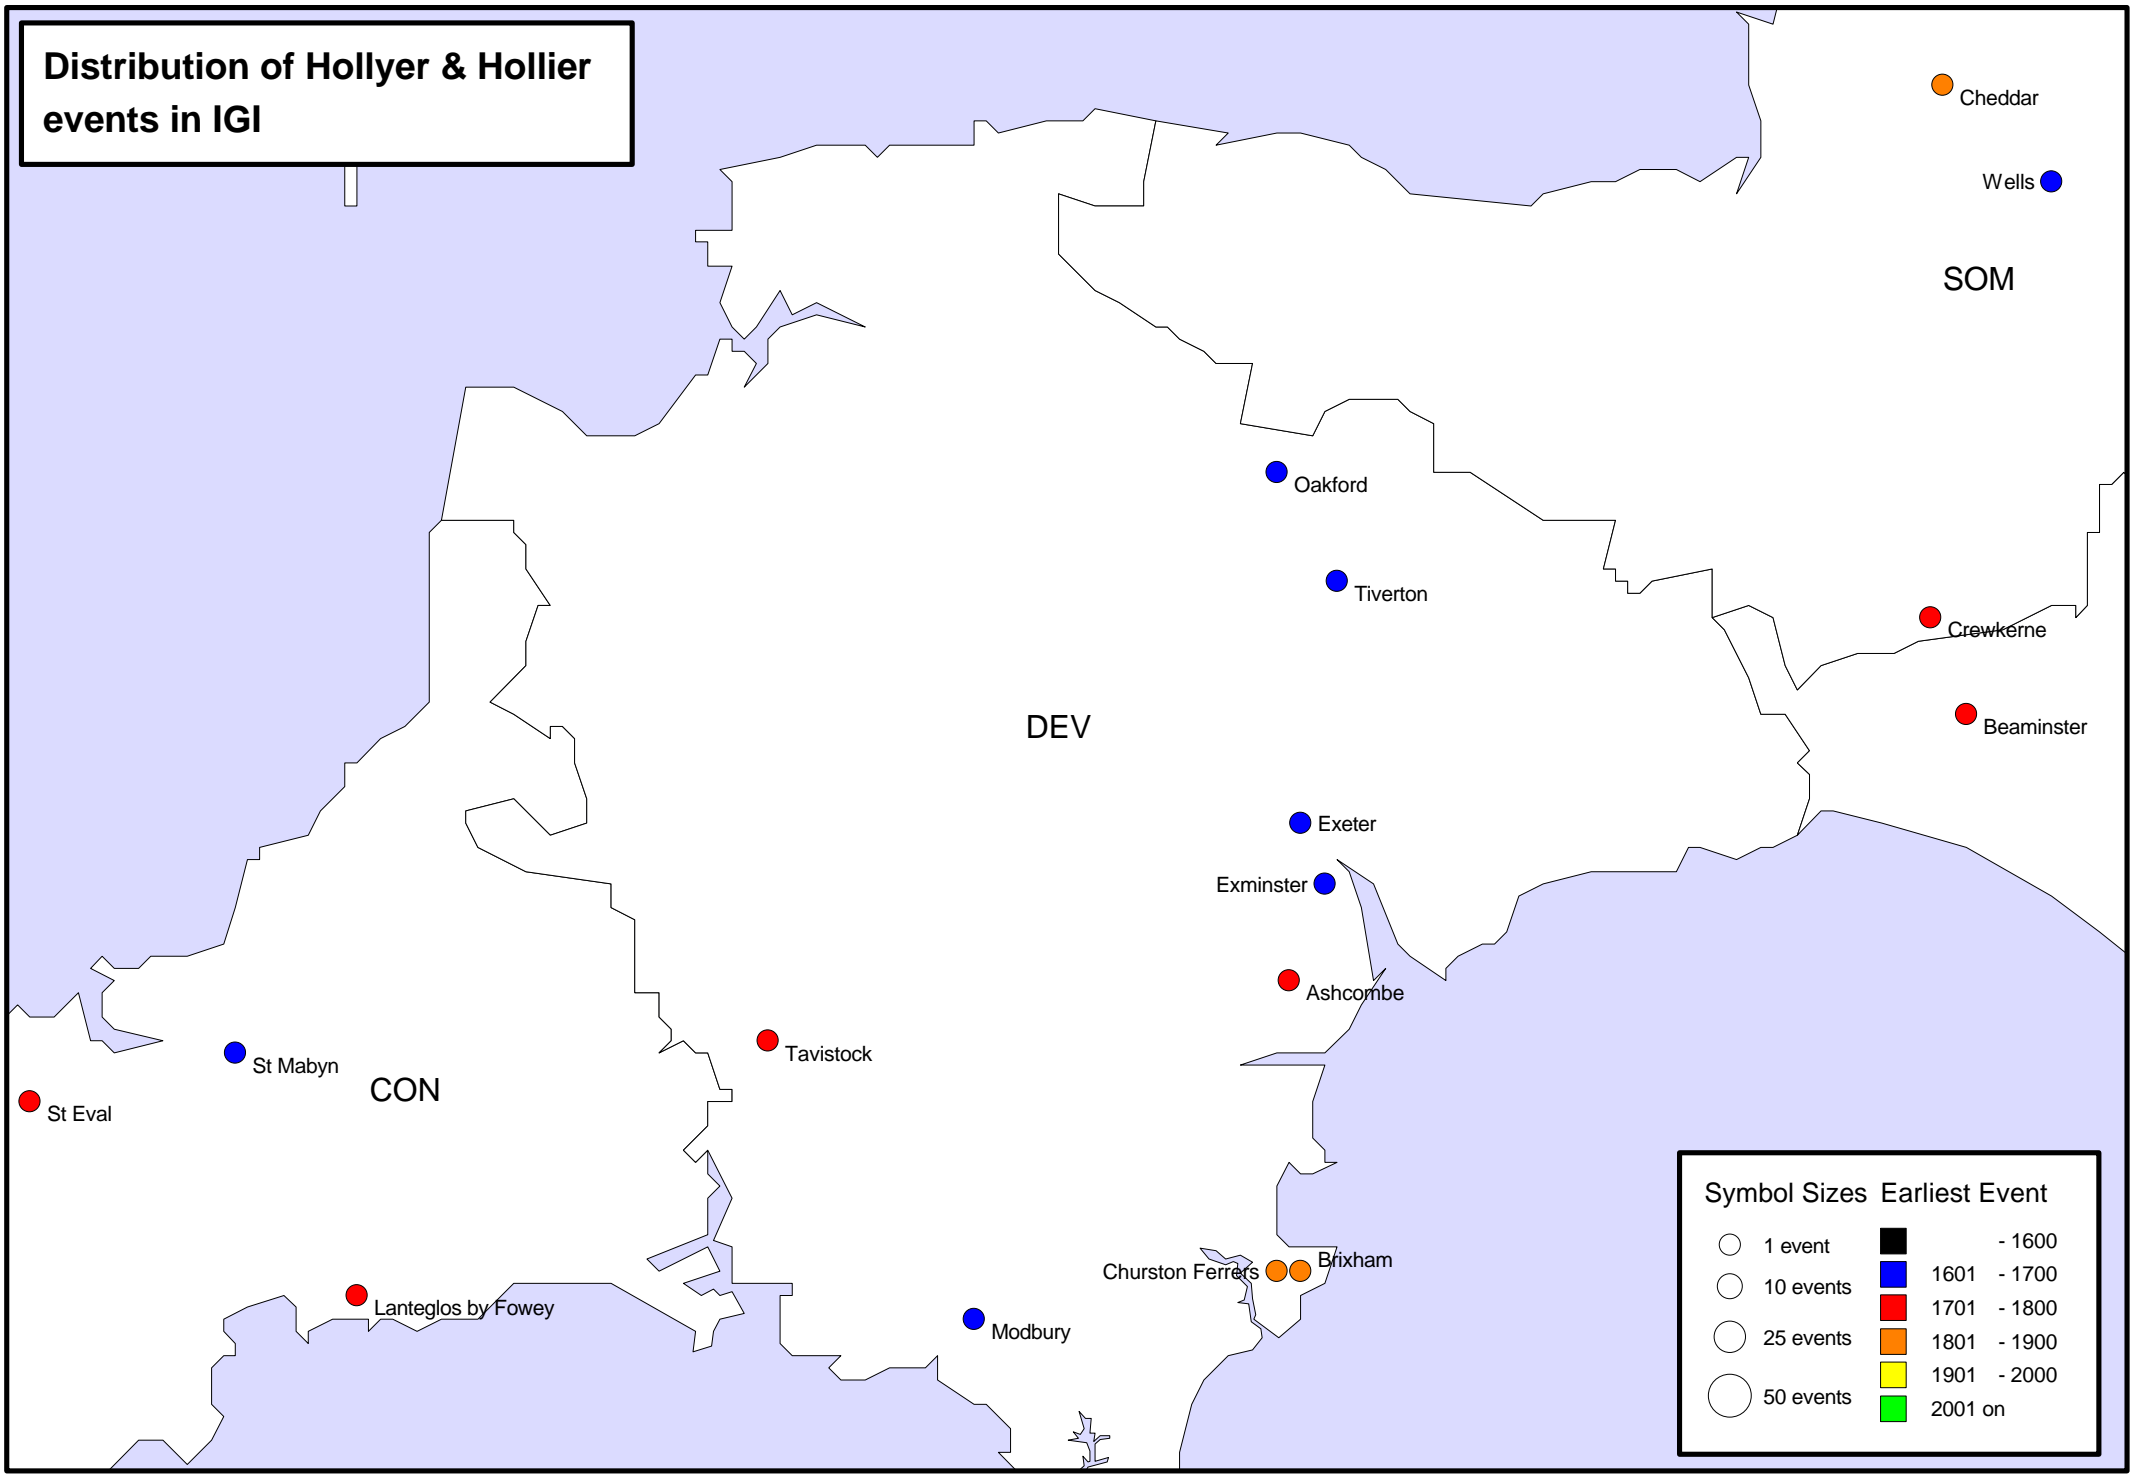

Distribution of Hollyer & Hollier events in IGI

Symbol Sizes

- 1 event
- 10 events
- 25 events
- 50 events

Earliest Event

- - 1600
- 1601 - 1700
- 1701 - 1800
- 1801 - 1900
- 1901 - 2000
- 2001 on