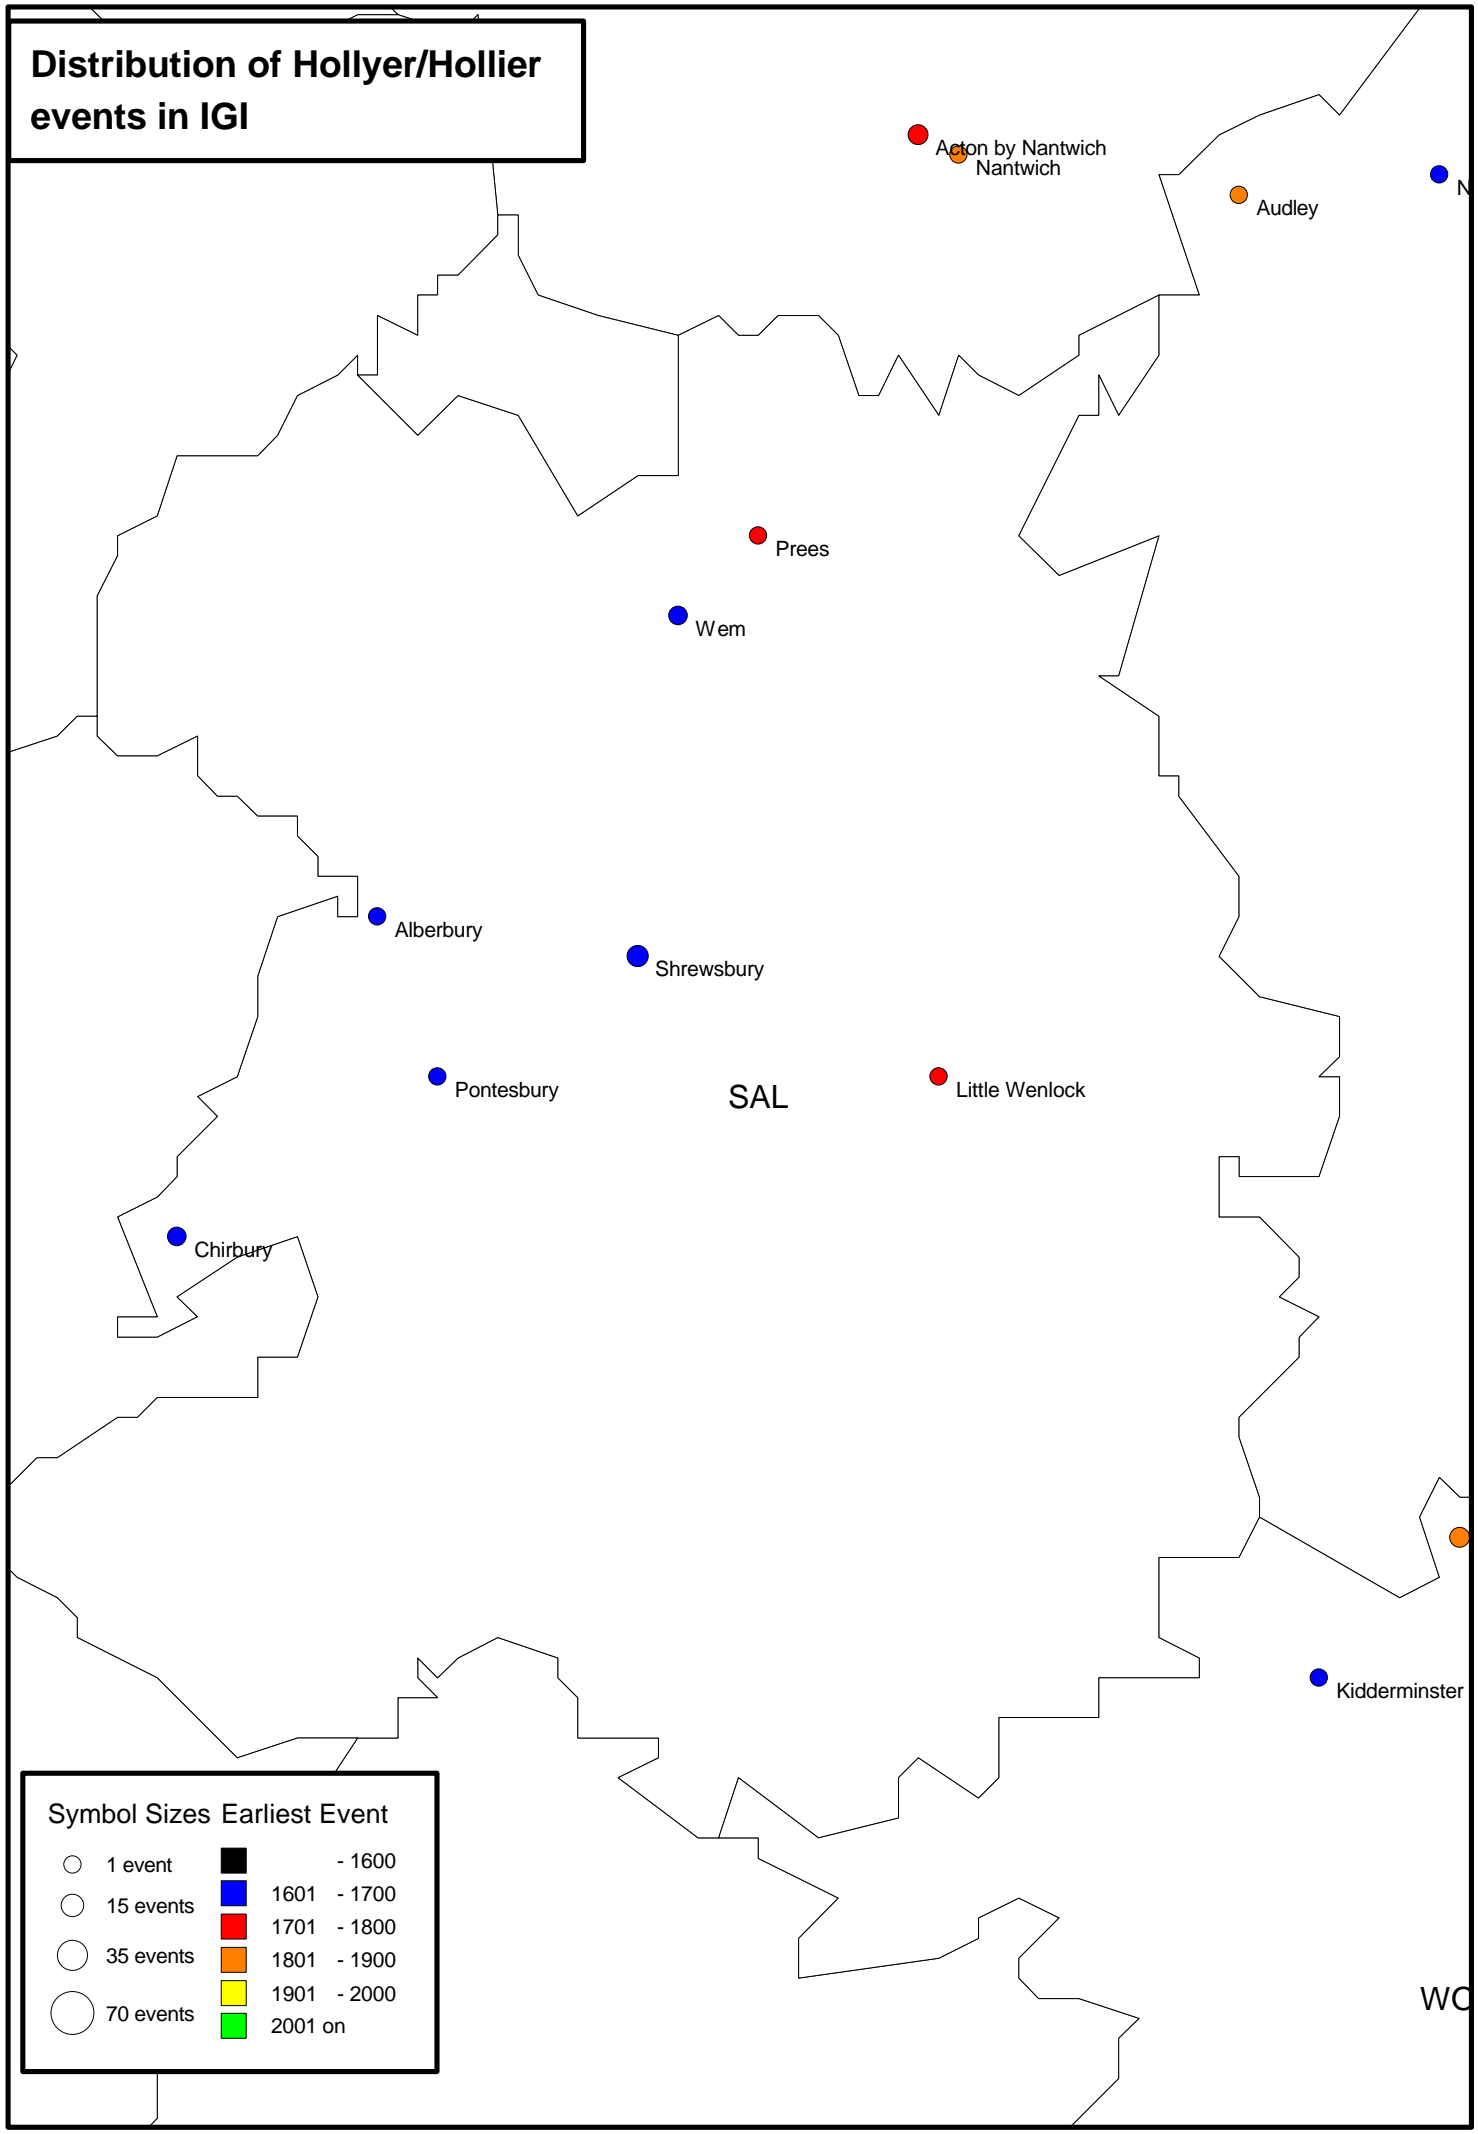

# Distribution of Hollyer/Hollier events in IGI

**Symbol Sizes Earliest Event**

○ 1 event	■ - 1600
○ 15 events	■ 1601 - 1700
○ 35 events	■ 1701 - 1800
○ 70 events	■ 1801 - 1900
	■ 1901 - 2000
	■ 2001 on