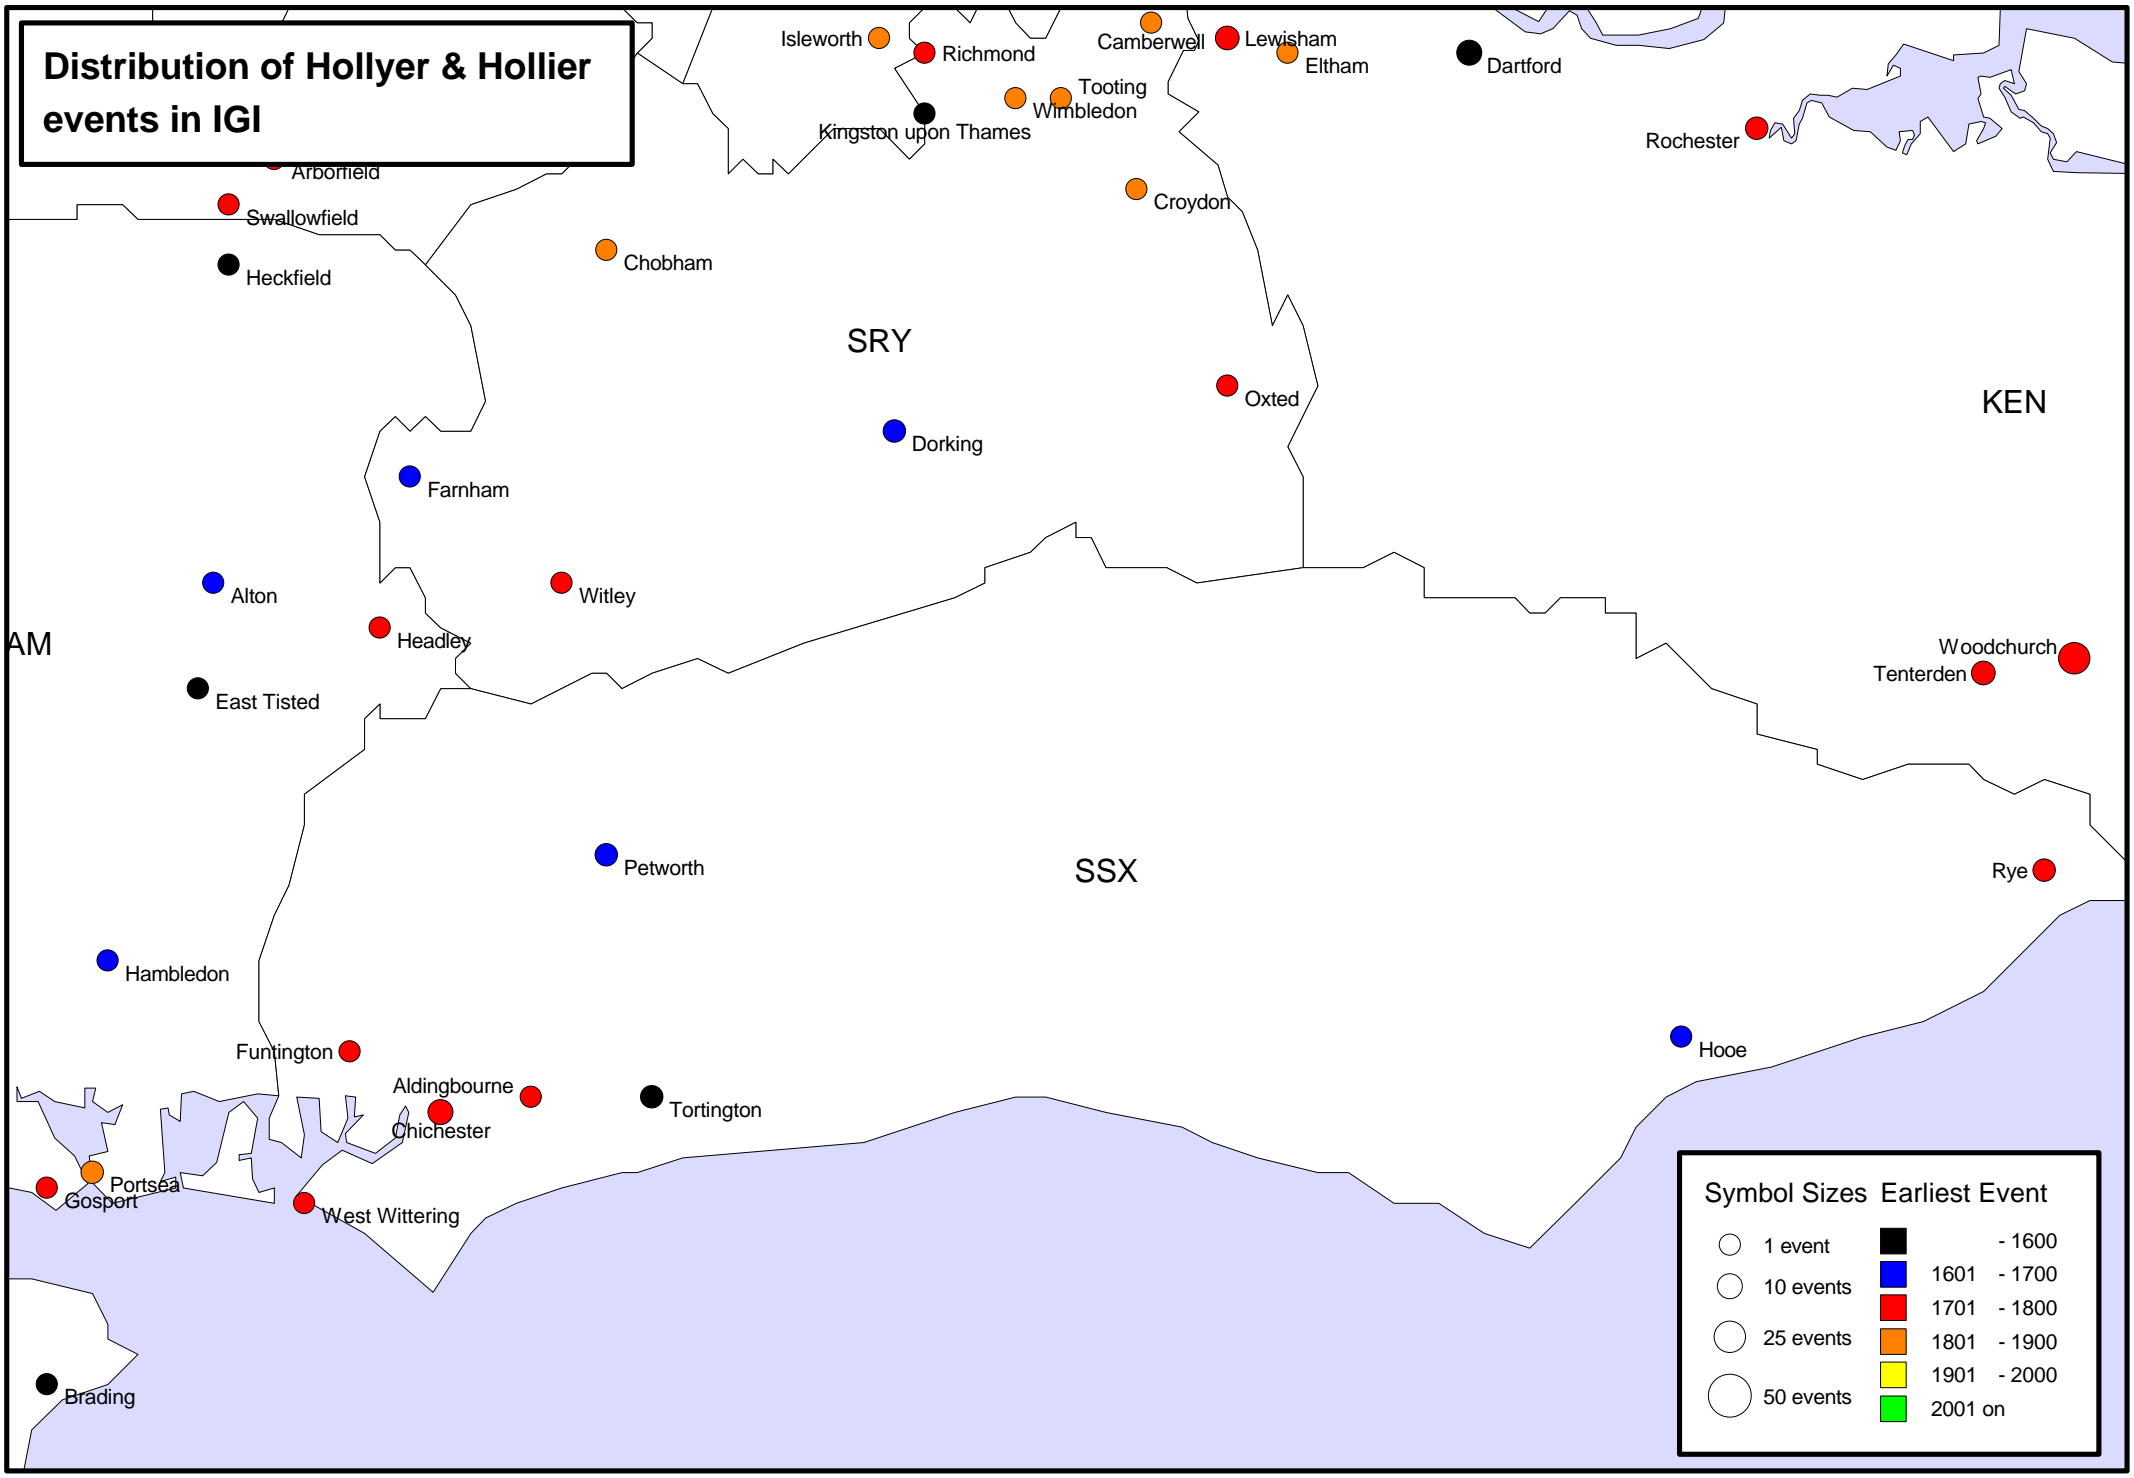

Distribution of Hollyer & Hollier events in IGI

Symbol Sizes **Earliest Event**

○ 1 event	● -1600
○ 10 events	● 1601 - 1700
○ 25 events	● 1701 - 1800
○ 50 events	● 1801 - 1900
	● 1901 - 2000
	● 2001 on