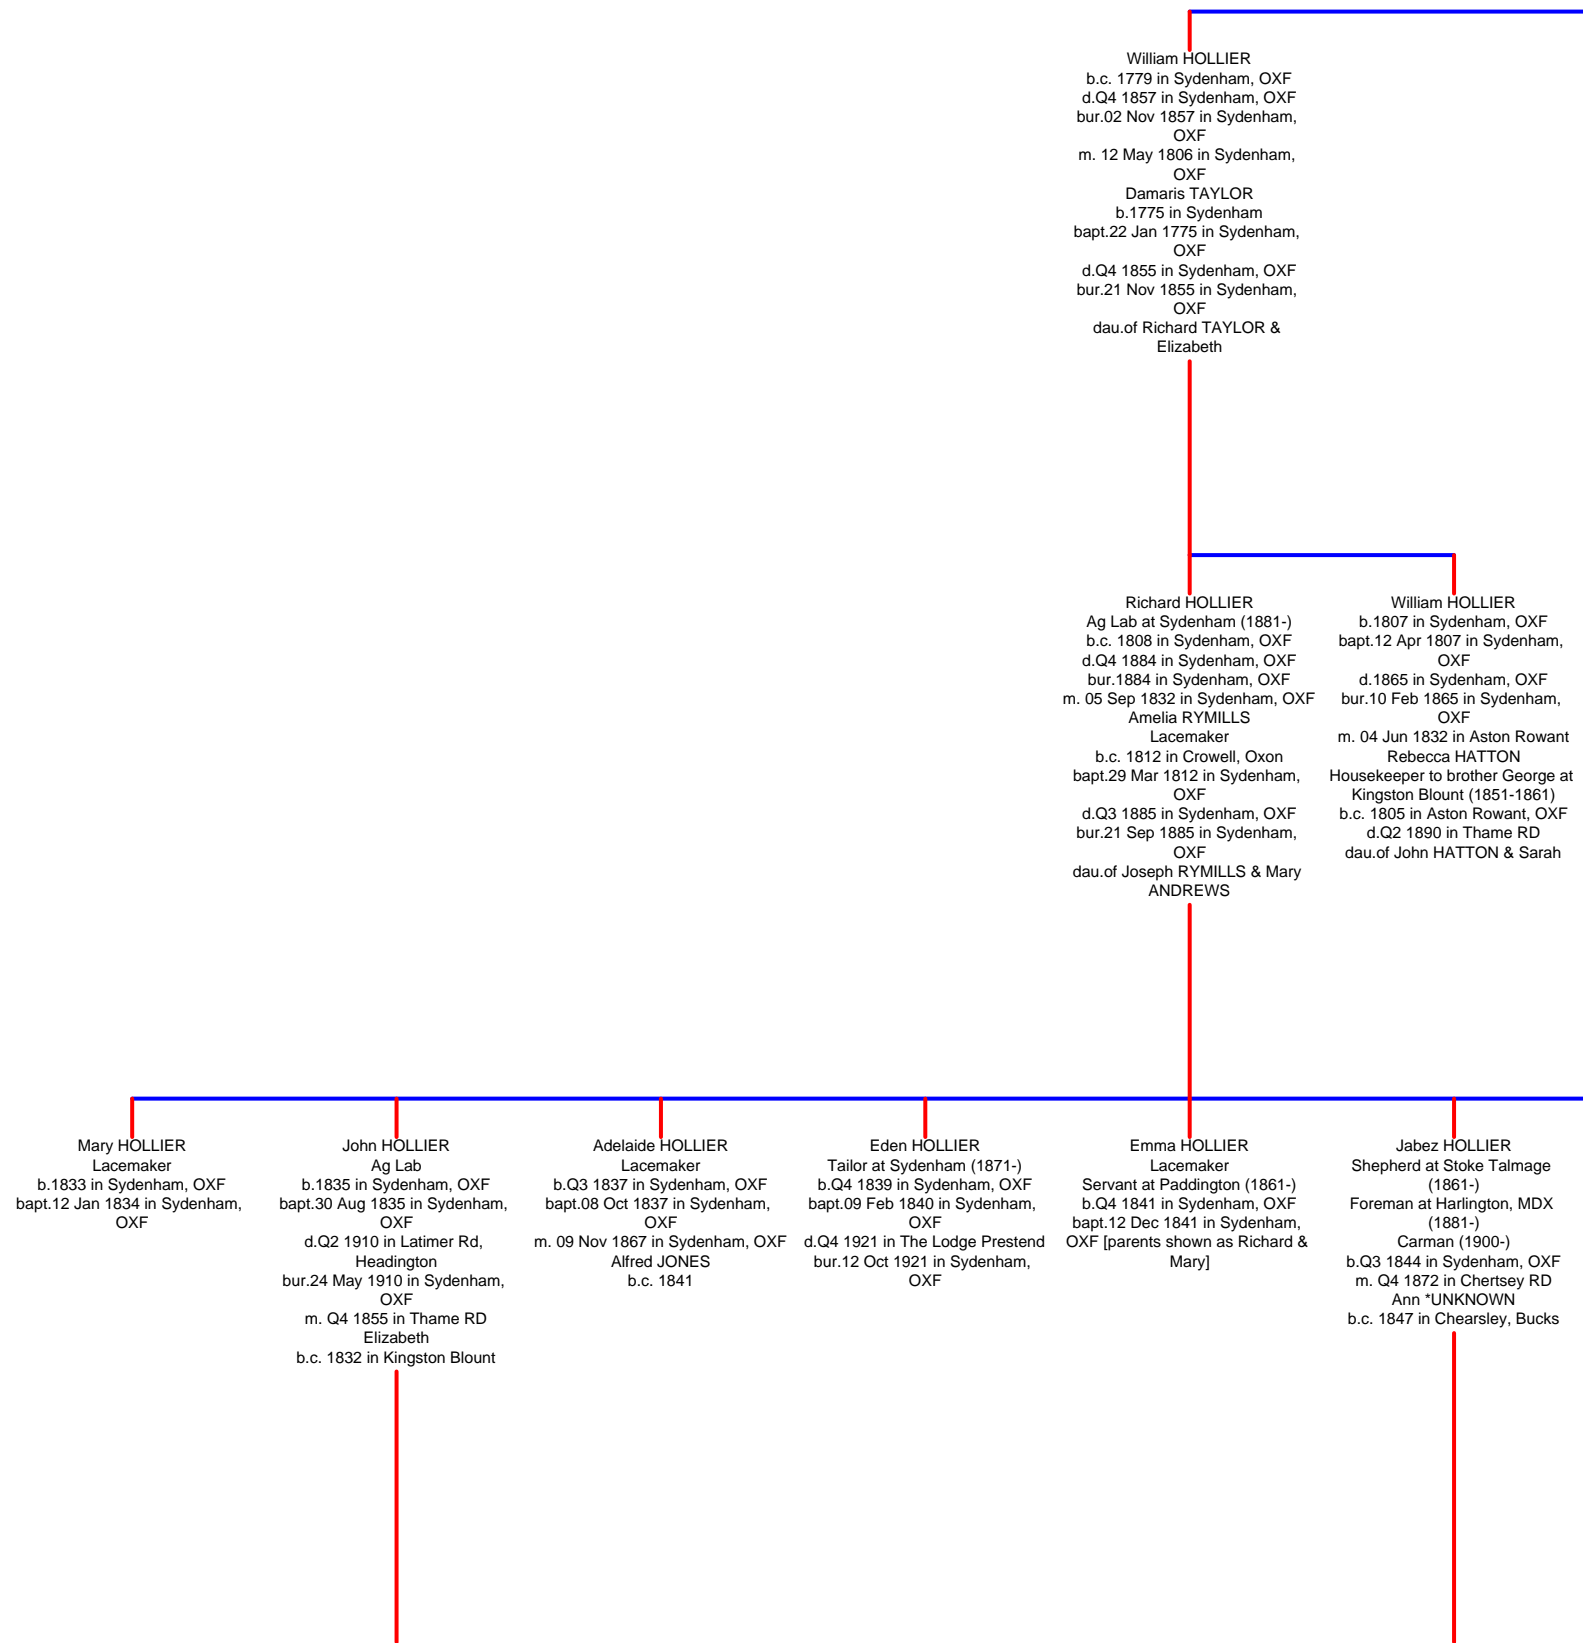

# PediTree Hollyer detailed tree 4 generations from Richard Hollier

Martha HOLLIER  
b.Q1 1848 in Sydenham, OXF

Ambrose HOLLIER  
Groom (1881-)  
b.Mar 1851 in Sydenham, OXF  
bapt.24 Mar 1867 in Sydenham,  
OXF [16yrs]  
d.04 May 1929 in 8 Beddington  
Terr, Mitcham Rd, Croydon  
m. Q2 1877 in Thame RD Banns  
April 1, 8, 15 1877  
Jane ING  
Lacemaker at 1881  
b.c. 1855 in BKM