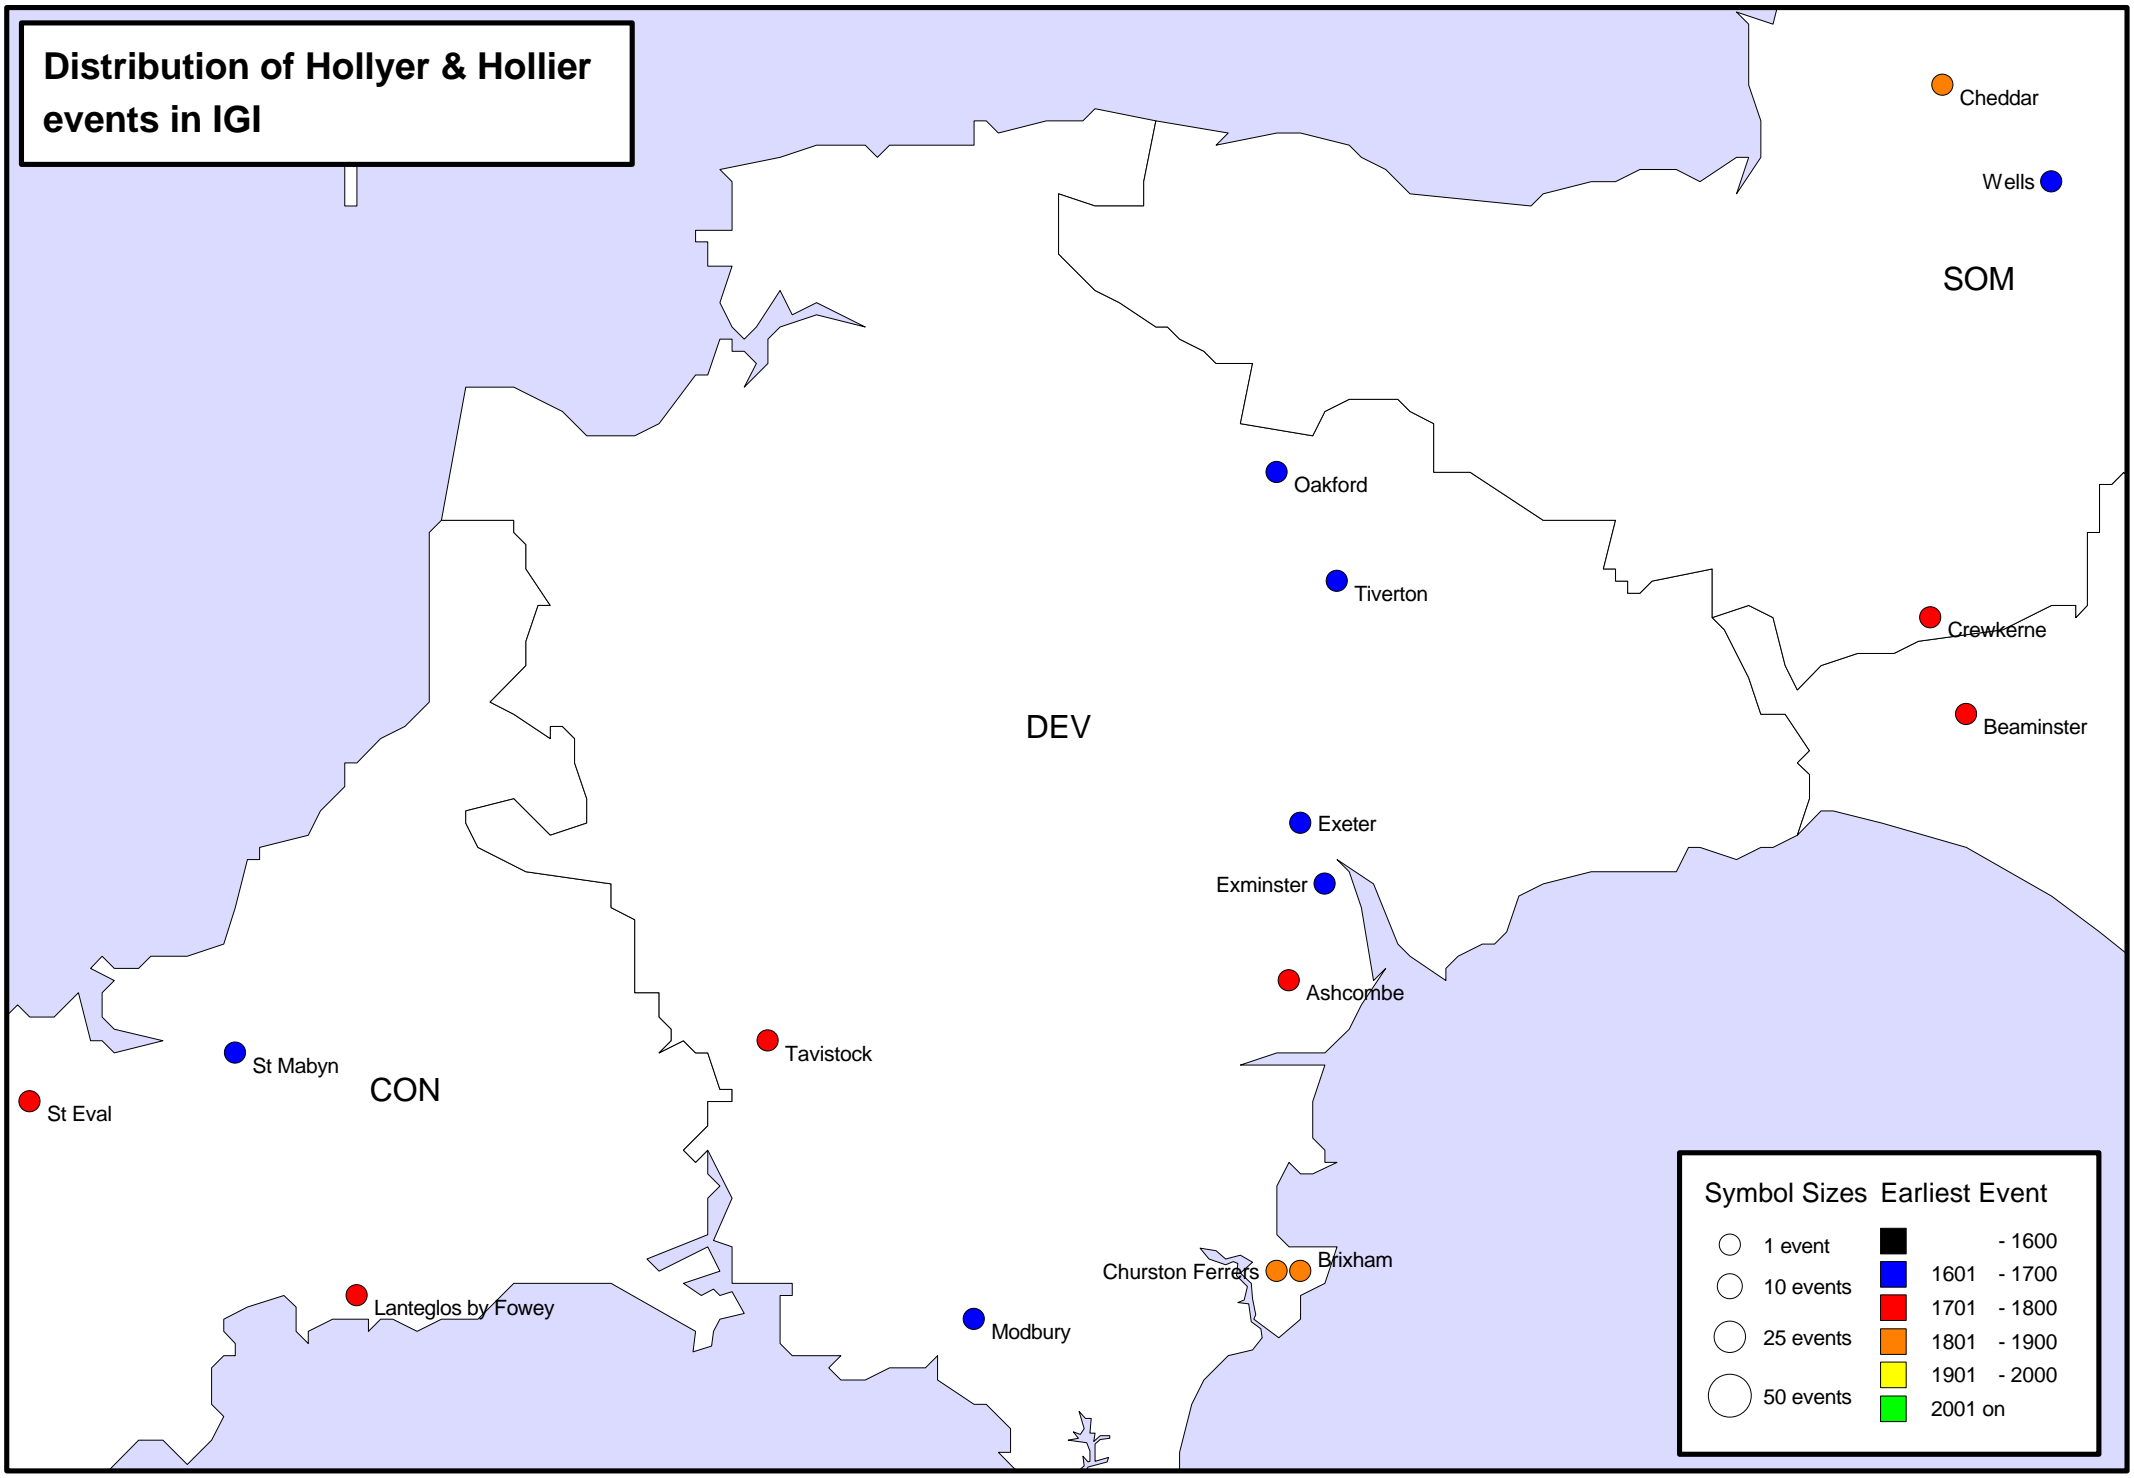

# Distribution of Hollyer & Hollier events in IGI

**Symbol Sizes**

- 1 event
- 10 events
- 25 events
- 50 events

**Earliest Event**

- - 1600
- 1601 - 1700
- 1701 - 1800
- 1801 - 1900
- 1901 - 2000
- 2001 on