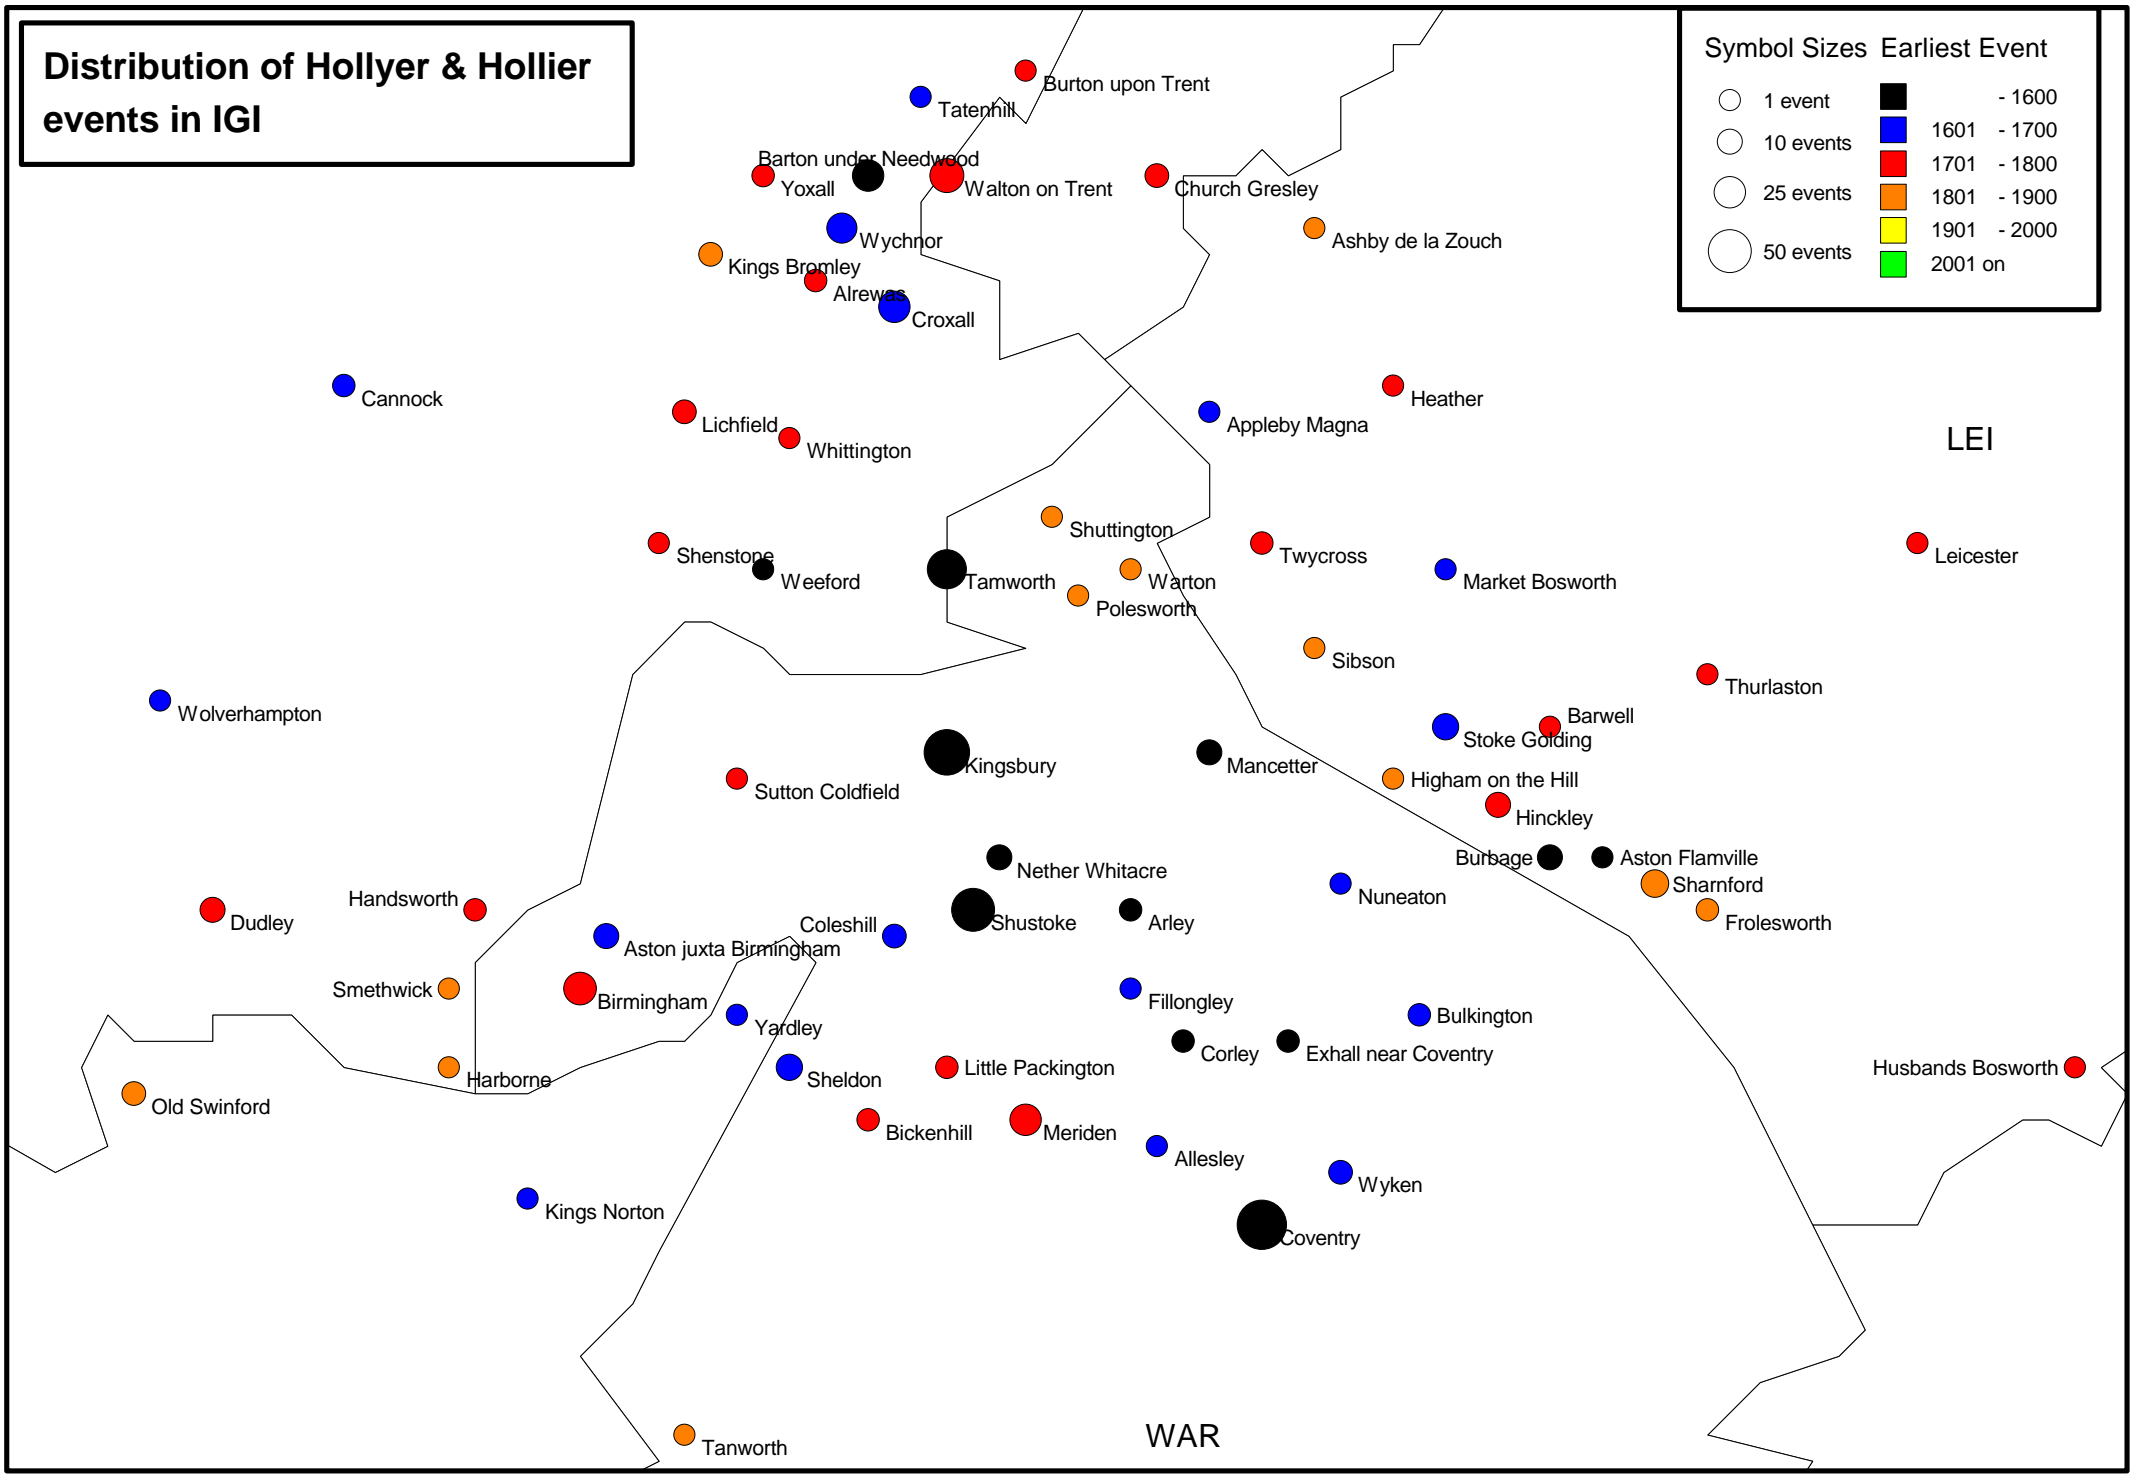

Distribution of Hollyer & Hollier events in IGI

Symbol Sizes		Earliest Event	
○	1 event	■	- 1600
○	10 events	■	1601 - 1700
○	25 events	■	1701 - 1800
○	50 events	■	1801 - 1900
		■	1901 - 2000
		■	2001 on

LEI

WAR